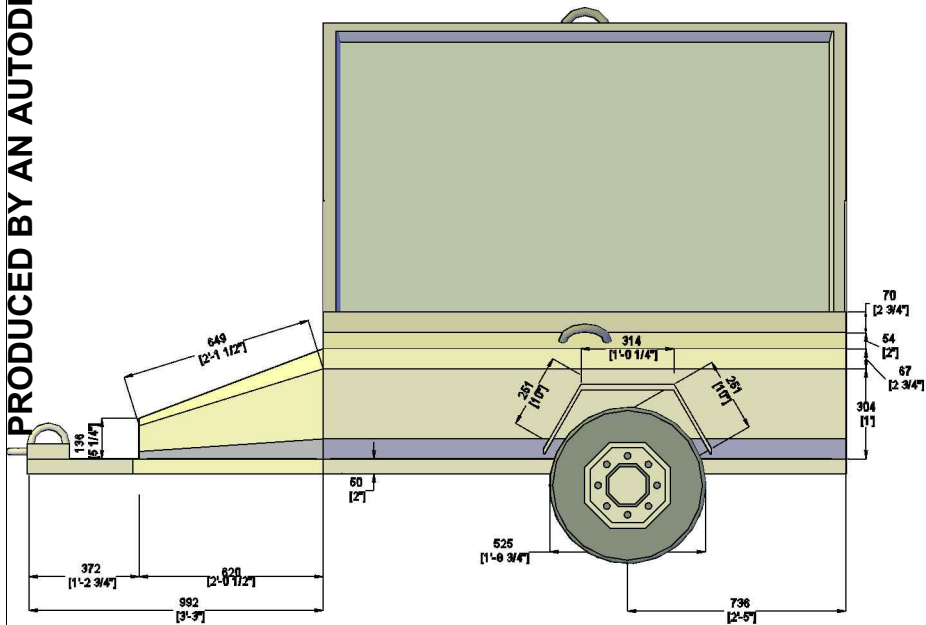

PRODUCED BY AN AUTODESK EDUCATIONAL PRODUCT

PRODUCED BY AN AUTODESK EDUCATIONAL PRODUCT

David Tang

scale 1"=694.25mm

Sept 03 2011

PRODUCED BY AN AUTODESK EDUCATIONAL PRODUCT

PRODUCED BY AN AUTODESK EDUCATIONAL PRODUCT