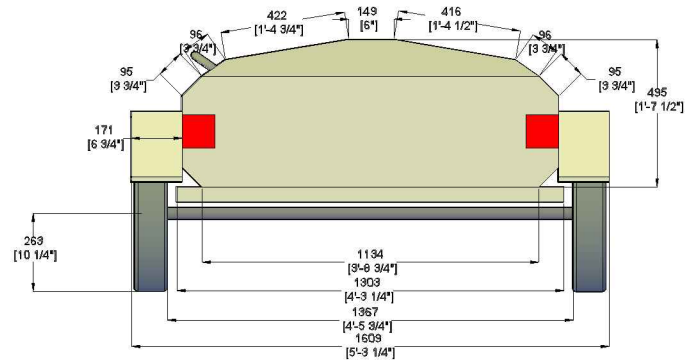

PRODUCED BY AN AUTODESK EDUCATIONAL PRODUCT

PRODUCED BY AN AUTODESK EDUCATIONAL PRODUCT

David Tang

scale 1"=694.25mm

Sept 03 2011

PRODUCED BY AN AUTODESK EDUCATIONAL PRODUCT

PRODUCED BY AN AUTODESK EDUCATIONAL PRODUCT