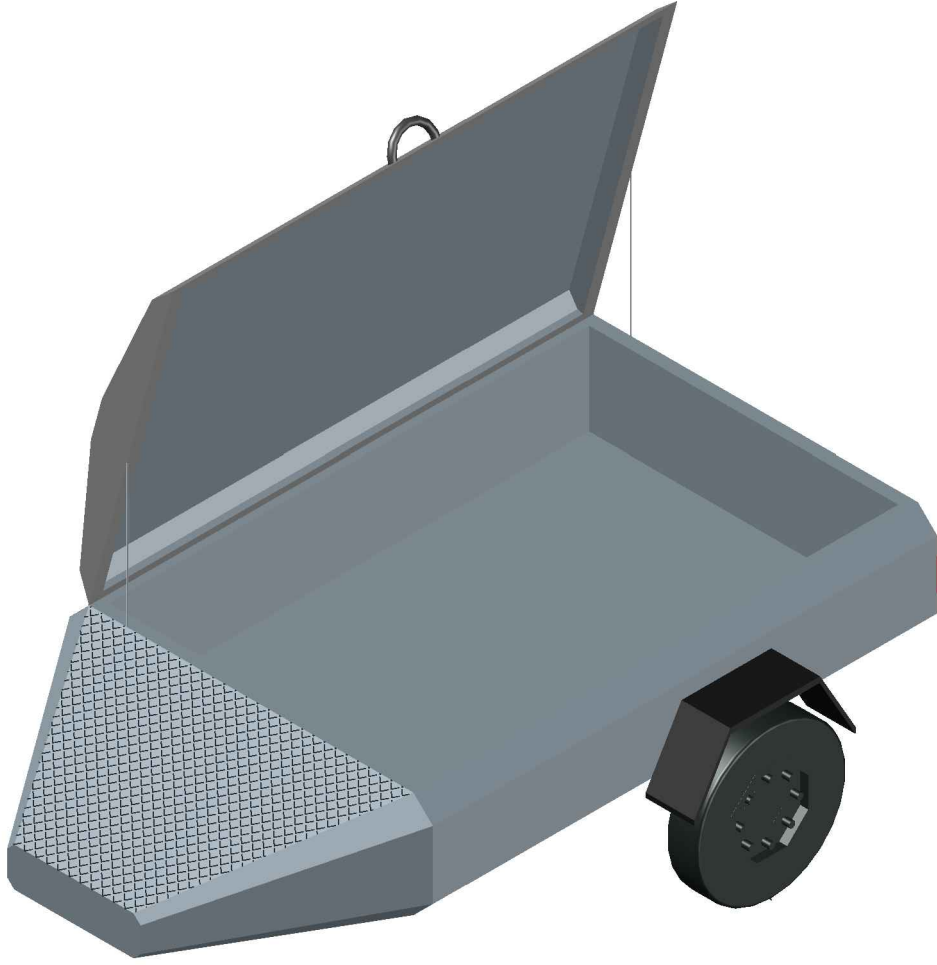

PRODUCED BY AN AUTODESK EDUCATIONAL PRODUCT

PRODUCED BY AN AUTODESK EDUCATIONAL PRODUCT

David Tang

scale 1"=694.25mm

Sept 03 2011

PRODUCED BY AN AUTODESK EDUCATIONAL PRODUCT

PRODUCED BY AN AUTODESK EDUCATIONAL PRODUCT