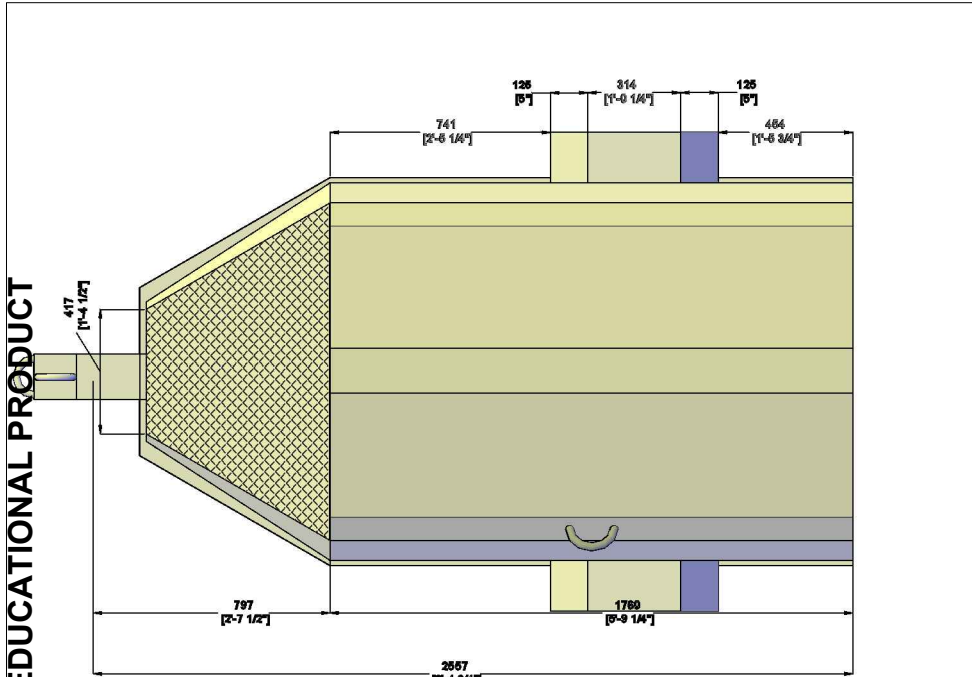

PRODUCED BY AN AUTODESK EDUCATIONAL PRODUCT

PRODUCED BY AN AUTODESK EDUCATIONAL PRODUCT

David Tang

scale 1"=694.25mm

Sept 03 2011

PRODUCED BY AN AUTODESK EDUCATIONAL PRODUCT

PRODUCED BY AN AUTODESK EDUCATIONAL PRODUCT