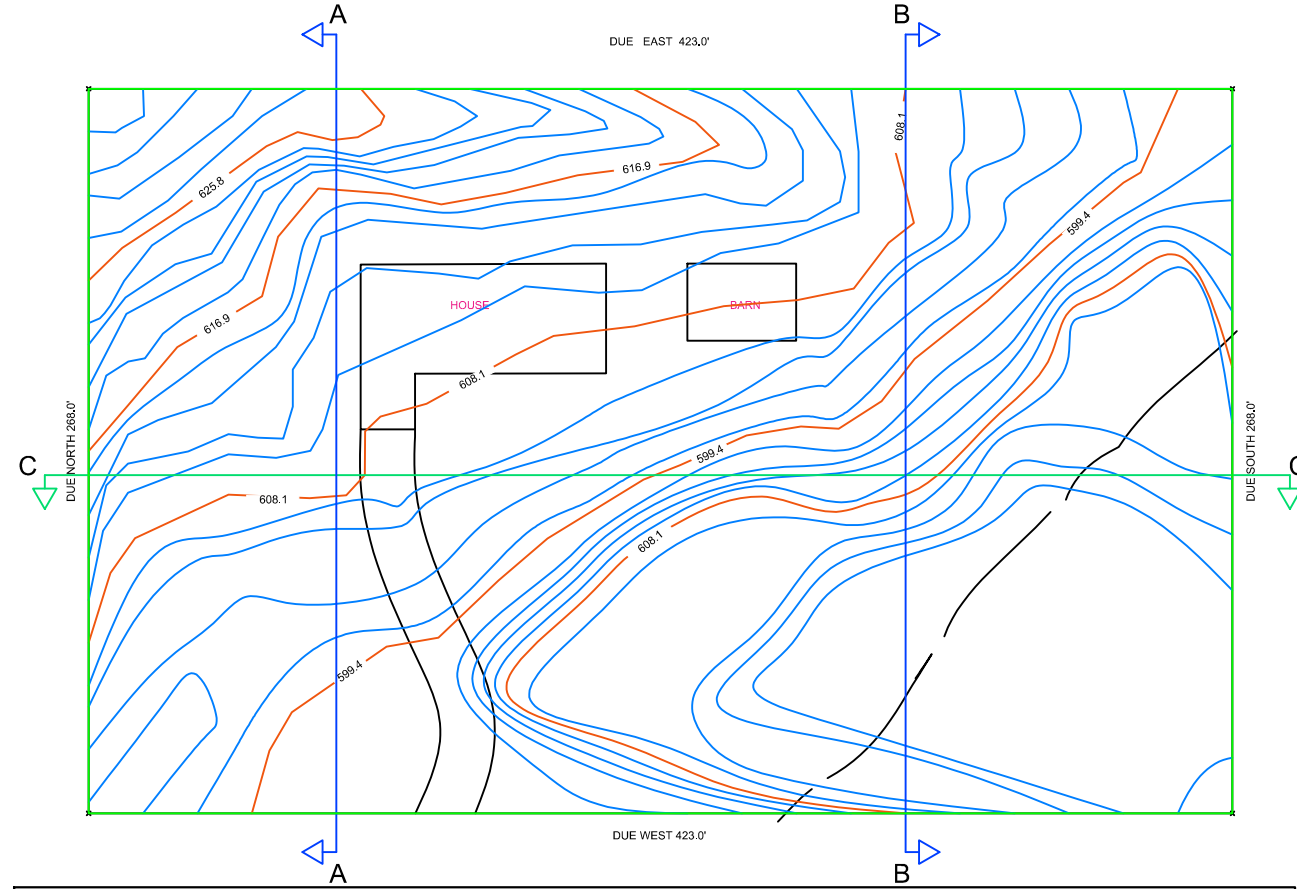

PRODUCED BY AN AUTODESK EDUCATIONAL PRODUCT

PRODUCED BY AN AUTODESK EDUCATIONAL PRODUCT

Digital School

PROJECT:	Topo Asg # 3	DRAWN BY: David Tang	COURSE: ECT 340
TITLE:	Network	CHECKED BY: Dr. Amir A.	INSTRUCTOR: Dr. Amir A.
		DATE: 17/11/10	REVISION: A
		SCALE: 1" = 34'-0"	SHEET: 1 OF 3

A

PRODUCED BY AN AUTODESK EDUCATIONAL PRODUCT

Vertical Profile view A

Vertical Profile view B

Horizontal Profile view C

PRODUCED BY AN AUTODESK EDUCATIONAL PRODUCT

Digital School

PROJECT:
Topo Asg # 3
TITLE:
Contour lines and Index lines

DRAWN BY: David Tang
CHECKED BY: Dr. Amir A.
DATE: 17/11/10
SCALE: 1" = 71'-0"

COURSE: ECT 340
INSTRUCTOR: Dr. Amir A.
REVISION: A
SHEET: 2 OF 3

A